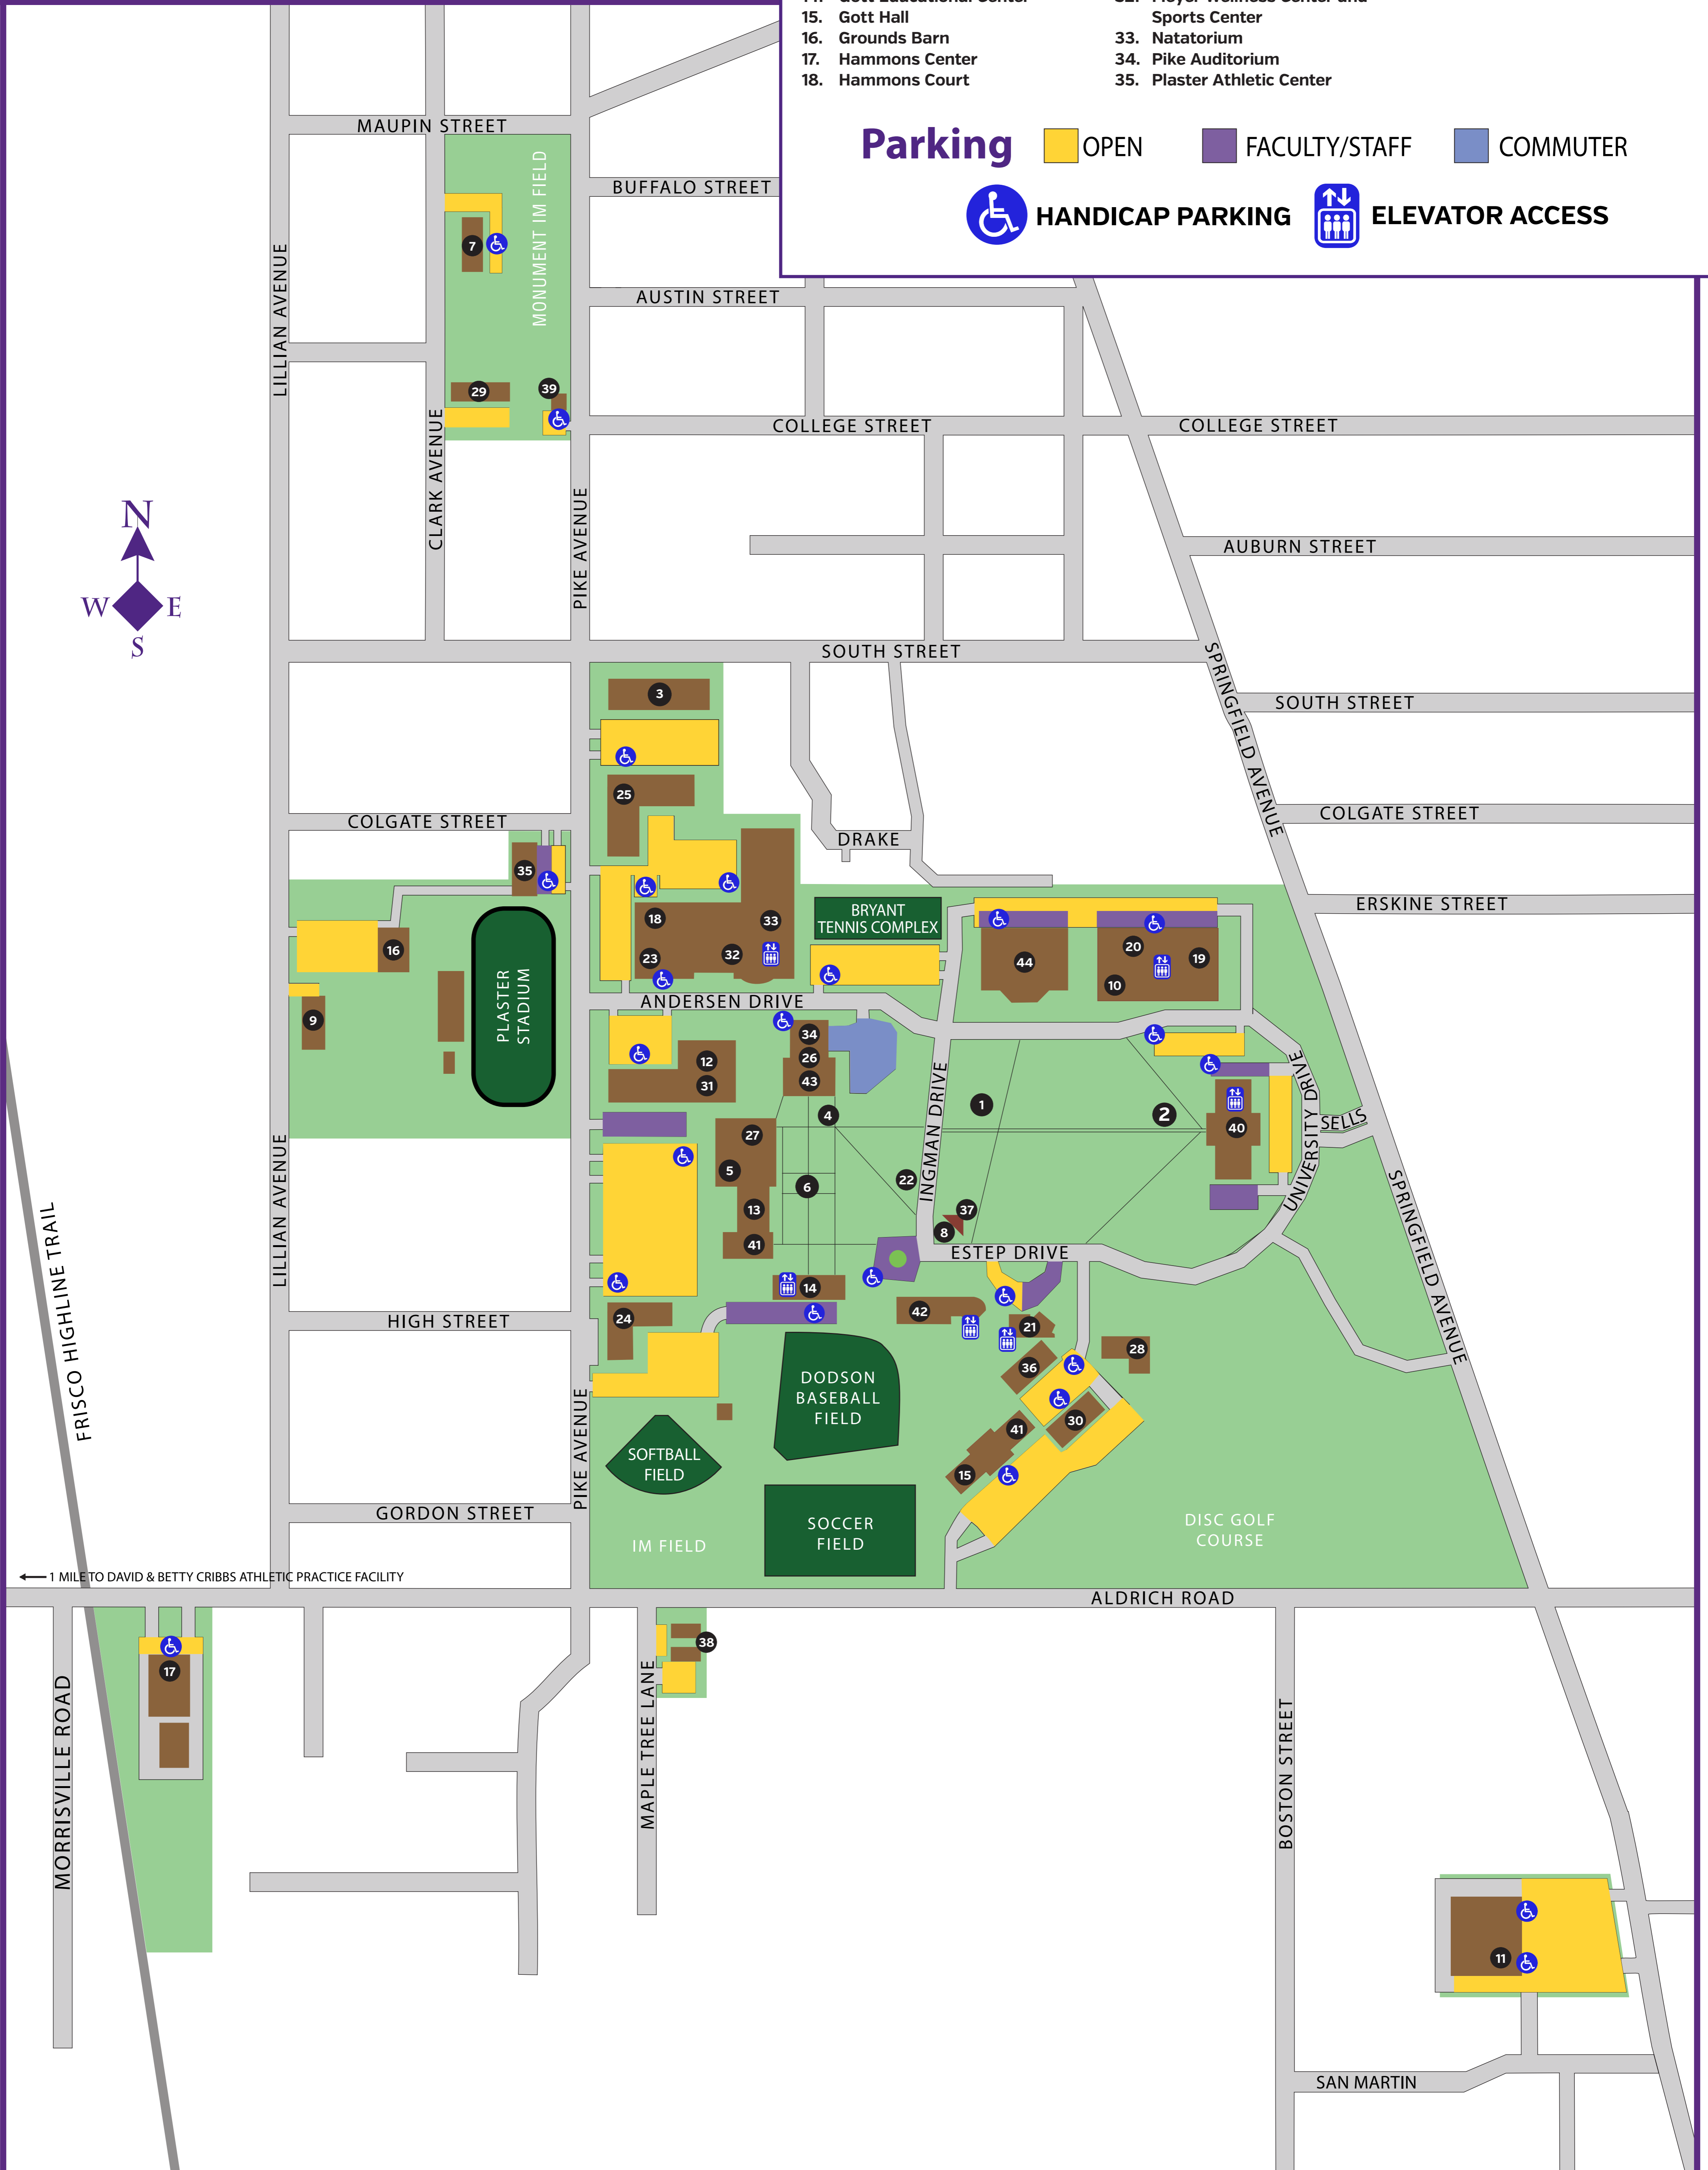

Southwest Baptist UNIVERSITY

Building Legend

- | | | |
|-----------------------------------|---|---------------------------------|
| 1. Allen Walk of Life | 19. Hutchens Library | 36. Plaster Lodge |
| 2. Awad Memorial Garden | 20. Jester Center | 37. Randolph Meditation Chapel |
| 3. Beasley Hall | 21. Jim Mellers Center | 38. Roseman Apartments |
| 4. Bell Tower/Spurgeon Carillon | 22. Keathley Lifewalk | 39. Safety and Security Center |
| 5. Bookstore | 23. Killian Health Center | 40. Sells Administrative Center |
| 6. Burnidge Memorial Forum | 24. Landen Hall | 41. Student Life Office |
| 7. Casebolt Apartments | 25. Leslie Hall | 42. Taylor Center |
| 8. Clement Amphitheater | 26. Mabee Chapel | 43. University Success Center |
| 9. Craig House | 27. Marketplace | 44. Wheeler Science Center |
| 10. Davis-Newport Theater | 28. McClelland Dining Facility | 45. Woody Hall |
| 11. Davis Physical Therapy Center | 29. Memorial Hall | |
| 12. Geneva Casebolt Music Center | 30. Meyer Hall | |
| 13. Goodson Student Union | 31. Meyer Recital Hall | |
| 14. Gott Educational Center | 32. Meyer Wellness Center and Sports Center | |
| 15. Gott Hall | 33. Natatorium | |
| 16. Grounds Barn | 34. Pike Auditorium | |
| 17. Hammons Center | 35. Plaster Athletic Center | |

Parking OPEN FACULTY/STAFF COMMUTER

HANDICAP PARKING **ELEVATOR ACCESS**

← 1 MILE TO DAVID & BETTY CRIBBS ATHLETIC PRACTICE FACILITY