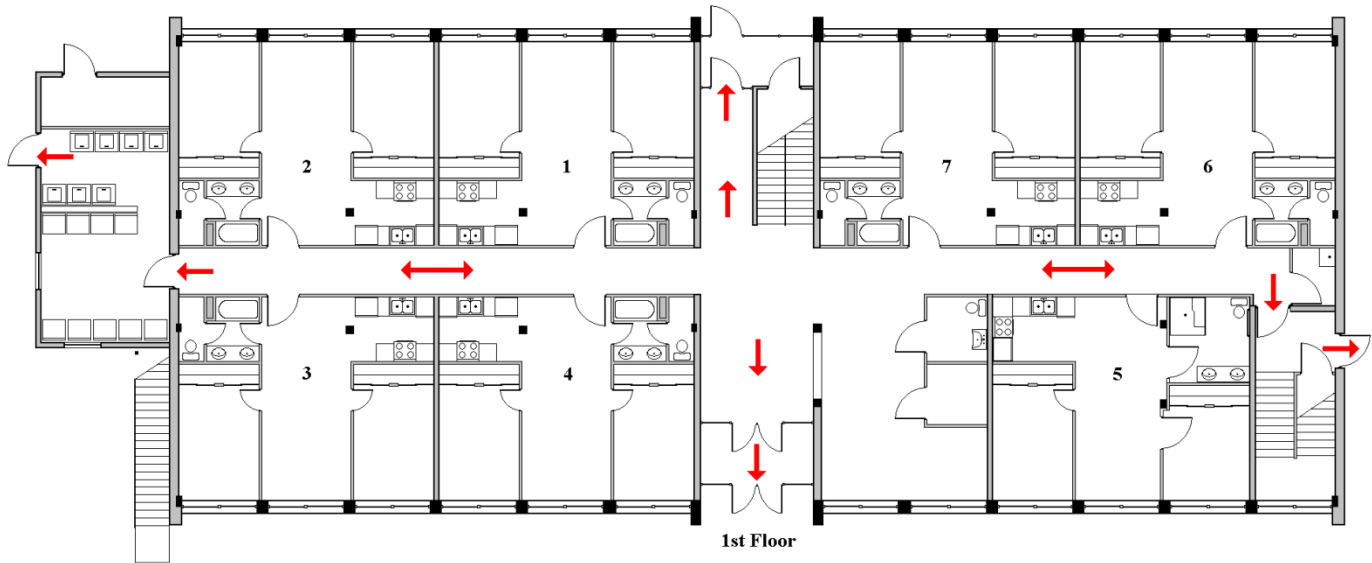

Casebolt Apartments

FOLLOW ARROWS TO THE CLOSEST SAFE EXIT IN CASE OF FIRE.

**IN THE EVENT OF SEVERE WEATHER / TORNADO,
PROCEED TO 1ST FLOOR APARTMENT BATHROOMS AND SHUT ALL DOORS.**