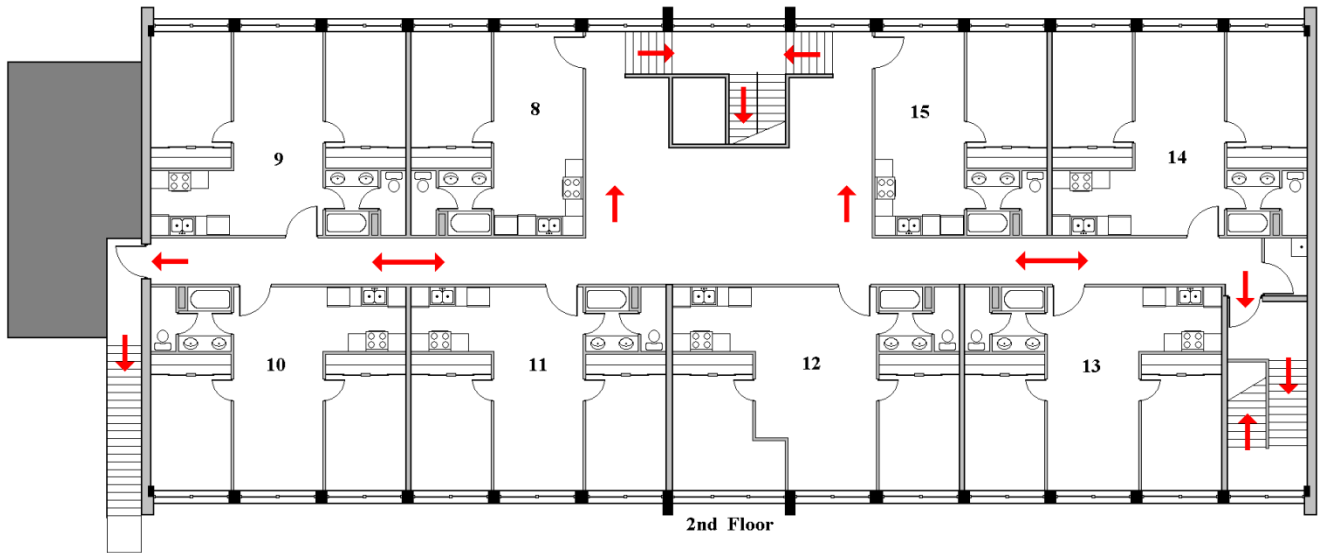

Casebolt Apartments

FOLLOW ARROWS TO THE CLOSEST SAFE EXIT IN CASE OF FIRE.

**IN THE EVENT OF SEVERE WEATHER / TORNADO,
PROCEED TO 1ST FLOOR APARTMENT BATHROOMS AND SHUT ALL DOORS.**