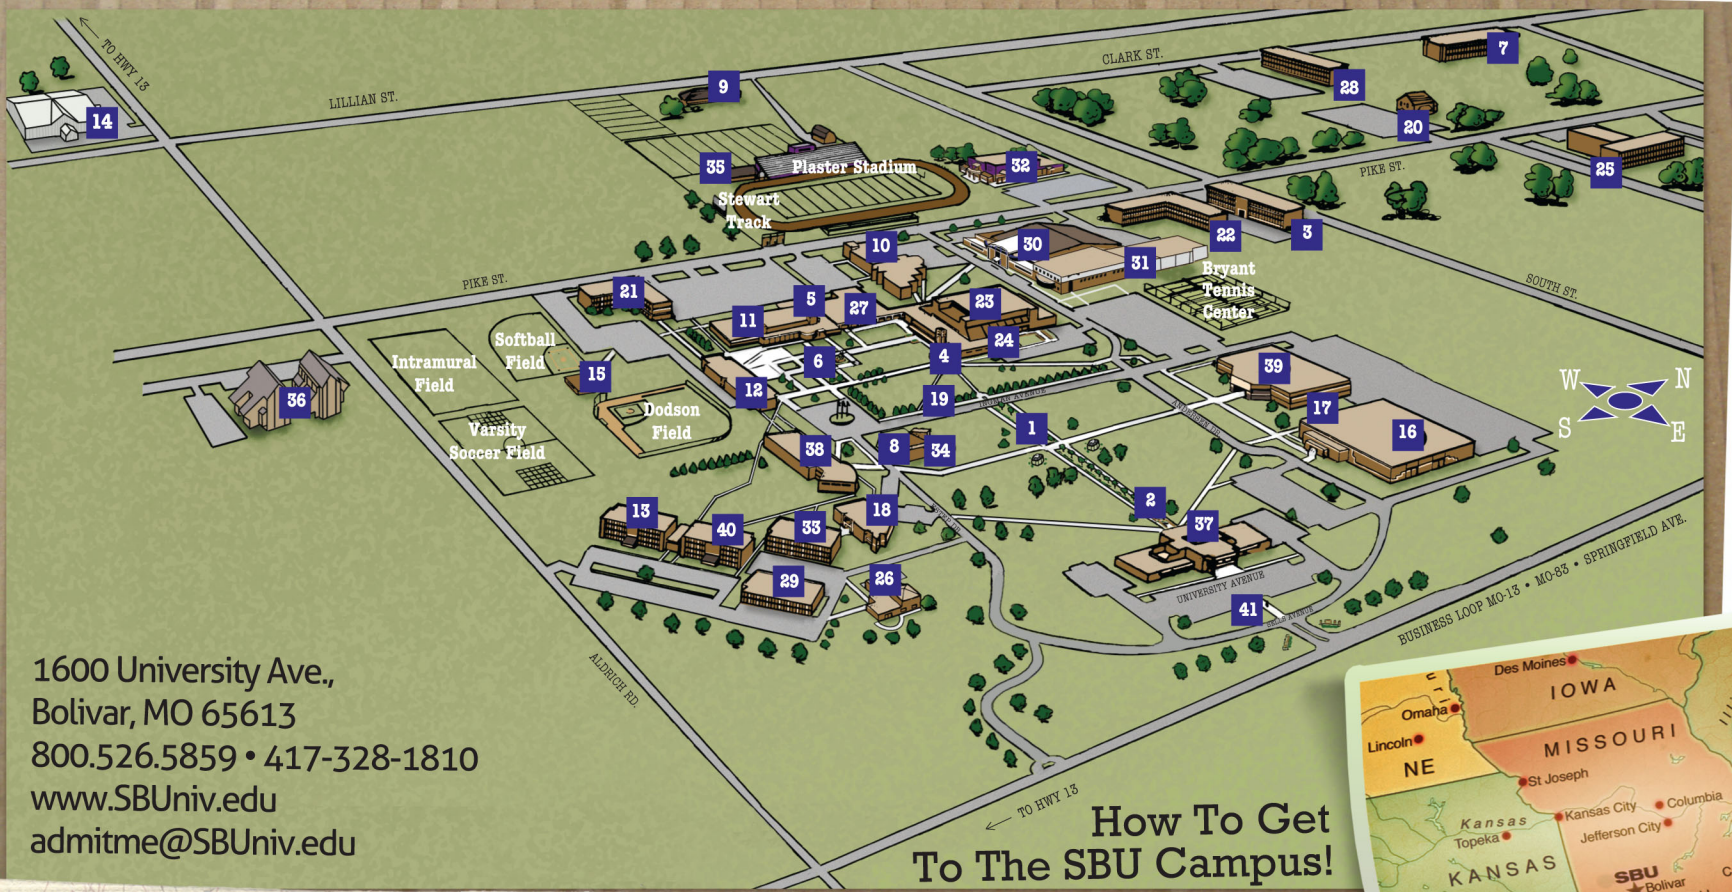

SBU Campus Map

BOLIVAR, MISSOURI

1600 University Ave.,
 Bolivar, MO 65613
 800.526.5859 • 417-328-1810
www.SBUniv.edu
admitme@SBUniv.edu

How To Get To The SBU Campus!

Allen Walk of Life.....	1	Hutchens Library.....	16	Meyer Wellness and Sports Center.....	30
Awad Memorial Garden.....	2	Jester Center.....	17	Natorium.....	31
Beasley Hall.....	3	Jim Mellers Center.....	18	Pike Auditorium.....	23
Bell Tower/Spurgeon Carillon.....	4	Keathley Lifewalk.....	19	Plaster Athletic Center.....	32
Bookstore.....	5	Killian Health Center.....	20	Plaster Hall.....	33
Burnidge Memorial Forum.....	6	Landen Hall.....	21	Randolph Meditation Chapel.....	34
Casebolt Apartments.....	7	Leslie Hall.....	22	Rice Facility.....	35
Clement Amphitheater.....	8	Mabee Chapel.....	23	Roseman Apartments.....	36
Craig House.....	9	Maupin Hall.....	25	Sells Administrative Center.....	37
Casebolt Music Center.....	10	McClelland Dining Facility.....	26	Sells Memorial Garden.....	41
Goodson Student Union.....	11	Mellers Dining Commons.....	27	Taylor Center.....	38
Gott Educational Center.....	12	Memorial Hall.....	28	University Success Center.....	24
Gott Hall.....	13	Meyer Hall.....	29	Wheeler Science Facility.....	39
Hammons Center.....	14	Meyer Recital Hall.....	10	Woody Hall.....	40
Heer Facility.....	15				

From the North

On MO-13: exit from MO-13 SOUTH right at the second BOLIVAR exit onto ALDRICH ROAD and travel east until you reach the third traffic signal at SPRINGFIELD AVE. Turn left onto SPRINGFIELD AVE. Turn left onto SELLS AVENUE. The Sells Administrative Center will be straight in front of you.

From the East

MO-32: turn left from MO-32 WEST onto BUSINESS LOOP MO-13/MO-83 at the first traffic signal. Go south approximately 0.8 miles. Turn right onto SELLS AVENUE. The Sells Administrative Center will be straight in front of you.